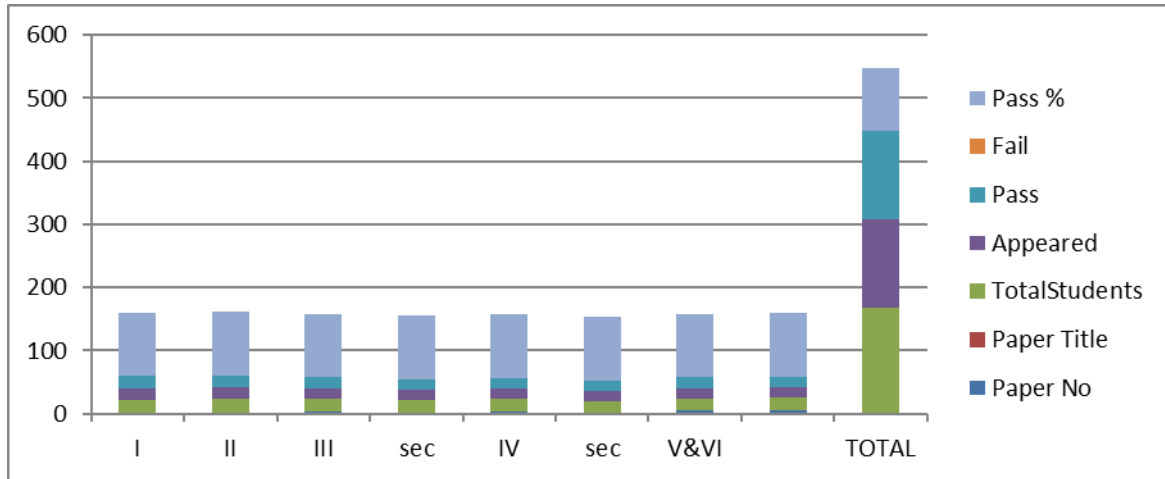

DEPARTMENT OF HISTORY							
TTWRDC WOMEN, DEVARAKONDA							
Result Analysis-Academic Year:2021-2024							
Sem	Paper		Total Students	Appeared	Pass	Fail	Pass %
	No	Title					
I	1	Indian History and Culture (from pre-historic age to 700 C.E)	30	26	26	0	100%
II	2	Indian History and Culture (from 700 C.E-1526C.E)	30	23	23	0	100%
III	3	Indian History and Culture (from C.E-1526 C.E to 1857 C.E))	30	20	20	0	100%
sec		Historical Tourism and Culture	30	20	20	0	100%
IV	4	Indian History and Culture (from 1858 CE-1964 CE)	24	20	20	0	100%
sec		Archives and Museums	24	20	20	0	100%
V&VI	5	History of Modern World (From 1453 CE - 1964)	23	20	20	0	100%
	6	Telangana History and Culture	22	22	22	0	100%
TOTAL