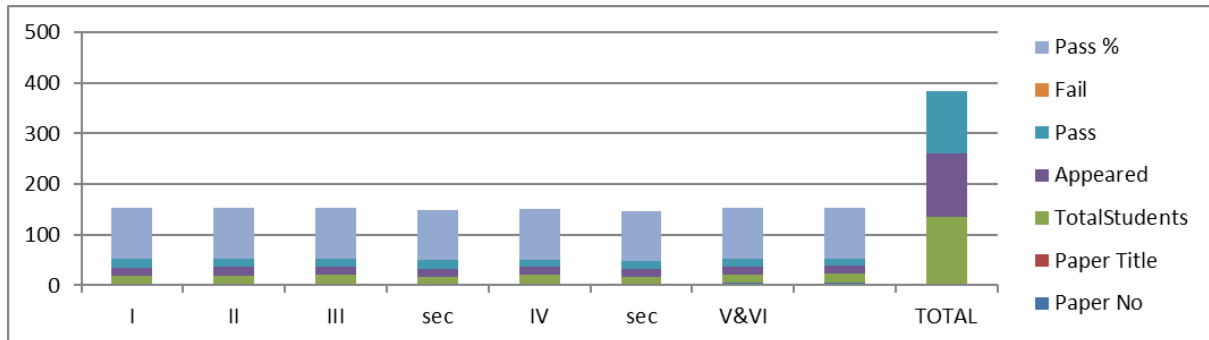

**RESULT ANALYSIS: PAPER WISE RESULT**

DEPARTMENT OF HISTORY							
TTWRDC WOMEN, DEVARAKONDA							
Result Analysis -Academic Year (2018-2021)							
Sem	Paper		Total Students	Appeared	Pass	Fail	Pass %
	NO	Title					
I	1	Indian History and Culture (from pre-historic age to 700 C.E)	25	25	25	0	100%
II	2	Indian History and Culture (from 700 C.E-1526C.E)	25s	25	25	0	100%
III	3	Indian History and Culture (from C.E-1526 C.E to 1857 C.E))	25	25	25	0	100%
		Historical Tourism and Culture	25	23	23	0	100%
IV	4	Indian History and Culture (from 1858 CE-1964 CE)	25	23	23	0	100%
		Archives and Museums	25	23	23	0	100%
V	5	History of Modern World (From 1453 CE - 1964)	25	23	23	0	100%
	6	Telangana History and Culture	25	23	23	0	100%
VI	7	History of Modern World (From 1453 CE - 1964)	25	23	23	0	100%
	8	Telangana History and Culture	25	23	23	0	100%
<b>TOTAL</b>			<b>225</b>	<b>213</b>	<b>213</b>	<b>0</b>	<b>100%</b>

TTWRDC WOMEN, DEVARAKONDA							
Result Analysis-Academic Year:2019-2022							
Sem	Paper		Total Students	Appeared	Pass	Fail	Pass %
	No	Title					
I	1	Indian History and Culture (from pre-historic age to 700 C.E)	17	17	17	0	100%
II	2	Indian History and Culture (from 700 C.E-1526C.E)	17	17	17	0	100%
III	3	Indian History and Culture (from C.E-1526 C.E to 1857 C.E))	17	16	16	0	100%
sec		Historical Tourism and Culture	17	16	16	0	100%
IV	4	Indian History and Culture (from 1858 CE-1964 CE)	17	15	15	0	100%
sec		Archives and Museums	17	15	15	0	100%
V&VI	5	History of Modern World (From 1453 CE - 1964)	17	15	15	0	100%
	6	Telangana History and Culture	17	15	15	0	100%
<b>TOTAL</b>			<b>136</b>	<b>124</b>	<b>124</b>	<b>0</b>	<b>100%</b>