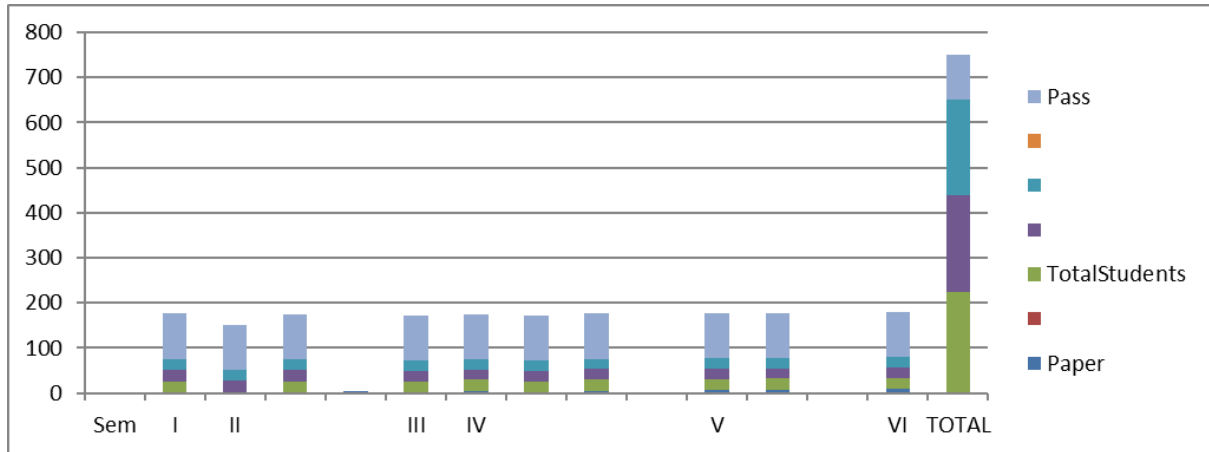

**RESULT ANALYSIS: PAPER WISE RESULT**

DEPARTMENT OF HISTORY							
TTWRDC WOMEN, DEVARAKONDA							
Result Analysis -Academic Year (2018-2021)							
Sem	Paper		Total Students	Appeared	Pass	Fail	Pass %
	NO	Title					
I	1	Indian History and Culture (from pre-historic age to 700 C.E)	25	25	25	0	100%
II	2	Indian History and Culture (from 700 C.E-1526C.E)	25s	25	25	0	100%
III	3	Indian History and Culture (from C.E-1526 C.E to 1857 C.E))	25	25	25	0	100%
		Historical Tourism and Culture	25	23	23	0	100%
IV	4	Indian History and Culture (from 1858 CE-1964 CE)	25	23	23	0	100%
		Archives and Museums	25	23	23	0	100%
V	5	History of Modern World (From 1453 CE - 1964)	25	23	23	0	100%
	6	Telangana History and Culture	25	23	23	0	100%
VI	7	History of Modern World (From 1453 CE - 1964)	25	23	23	0	100%
	8	Telangana History and Culture	25	23	23	0	100%
<b>TOTAL</b>			<b>225</b>	<b>213</b>	<b>213</b>	<b>0</b>	<b>100%</b>

DEPARTMENT OF HISTORY							
TTWRDC WOMEN, DEVARAKONDA							
Result Analysis-Academic Year:2020-2023							
Sem	Paper		Total Students	Appeared	Pass	Fail	Pass %
	No	Title					
I	1	Indian History and Culture (from pre-historic age to 700 C.E)	19	17	17	0	100%
II	2	Indian History and Culture (from 700 C.E-1526C.E)	19	17	17	0	100%
III	3	Indian History and Culture (from C.E-1526 C.E to 1857 C.E))	19	17	17	0	100%
sec		Historical Tourism and Culture	19	17	17	0	100%
IV	4	Indian History and Culture (from 1858 CE-1964 CE)	19	17	17	0	100%
sec		Archives and Museums	19	17	17	0	100%
V&VI	5	History of Modern World (From 1453 CE - 1964)	19	17	17	0	100%
	6	Telangana History and Culture	19	17	17	0	100%
<b>TOTAL</b>			<b>152</b>	<b>136</b>	<b>136</b>		<b>100%</b>