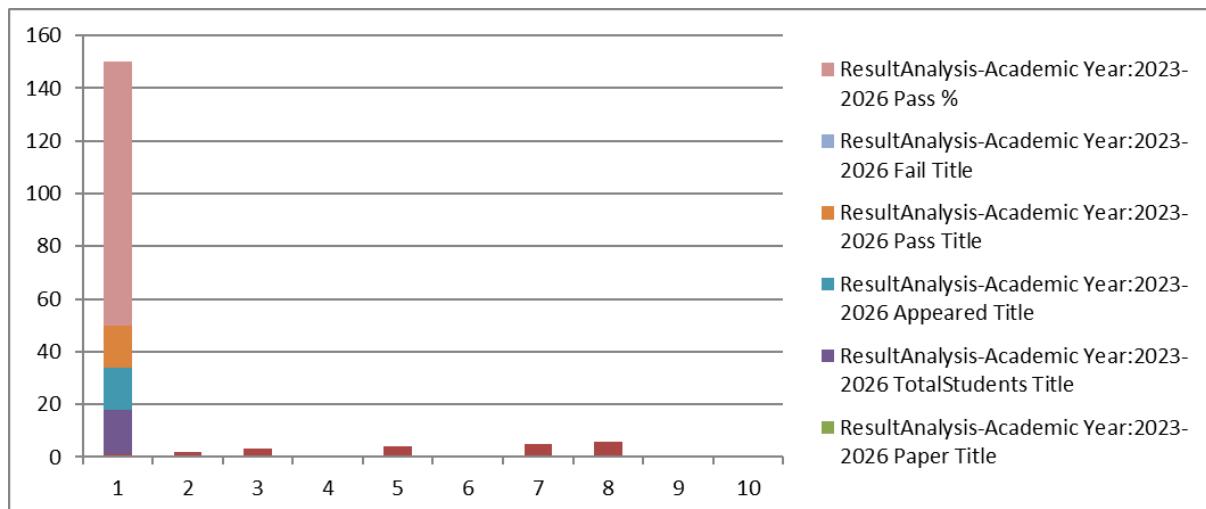

DEPARTMENT OF HISTORY							
TTWRDC WOMEN, DEVARAKONDA							
Result Analysis-Academic Year:2023-2026							
Sem	Paper		Total Students	Appeared	Pass	Fail	Pass %
	No	Title					
I	1	Indian History and Culture (from pre-historic age to 700 C.E)	15	15	15	0	100%
II	2	Indian History and Culture (from 700 C.E-1526C.E)	15	15	15	0	100%
III	3	Indian History and Culture (from C.E-1526 C.E to 1857 C.E))					
sec		Historical Tourism and Culture					
IV	4	Indian History and Culture (from 1858 CE-1964 CE)					
sec		Archives and Museums					
V&VI	5	History of Modern World (From 1453 CE -1964)					
	6	Telangana History and Culture					
TOTAL